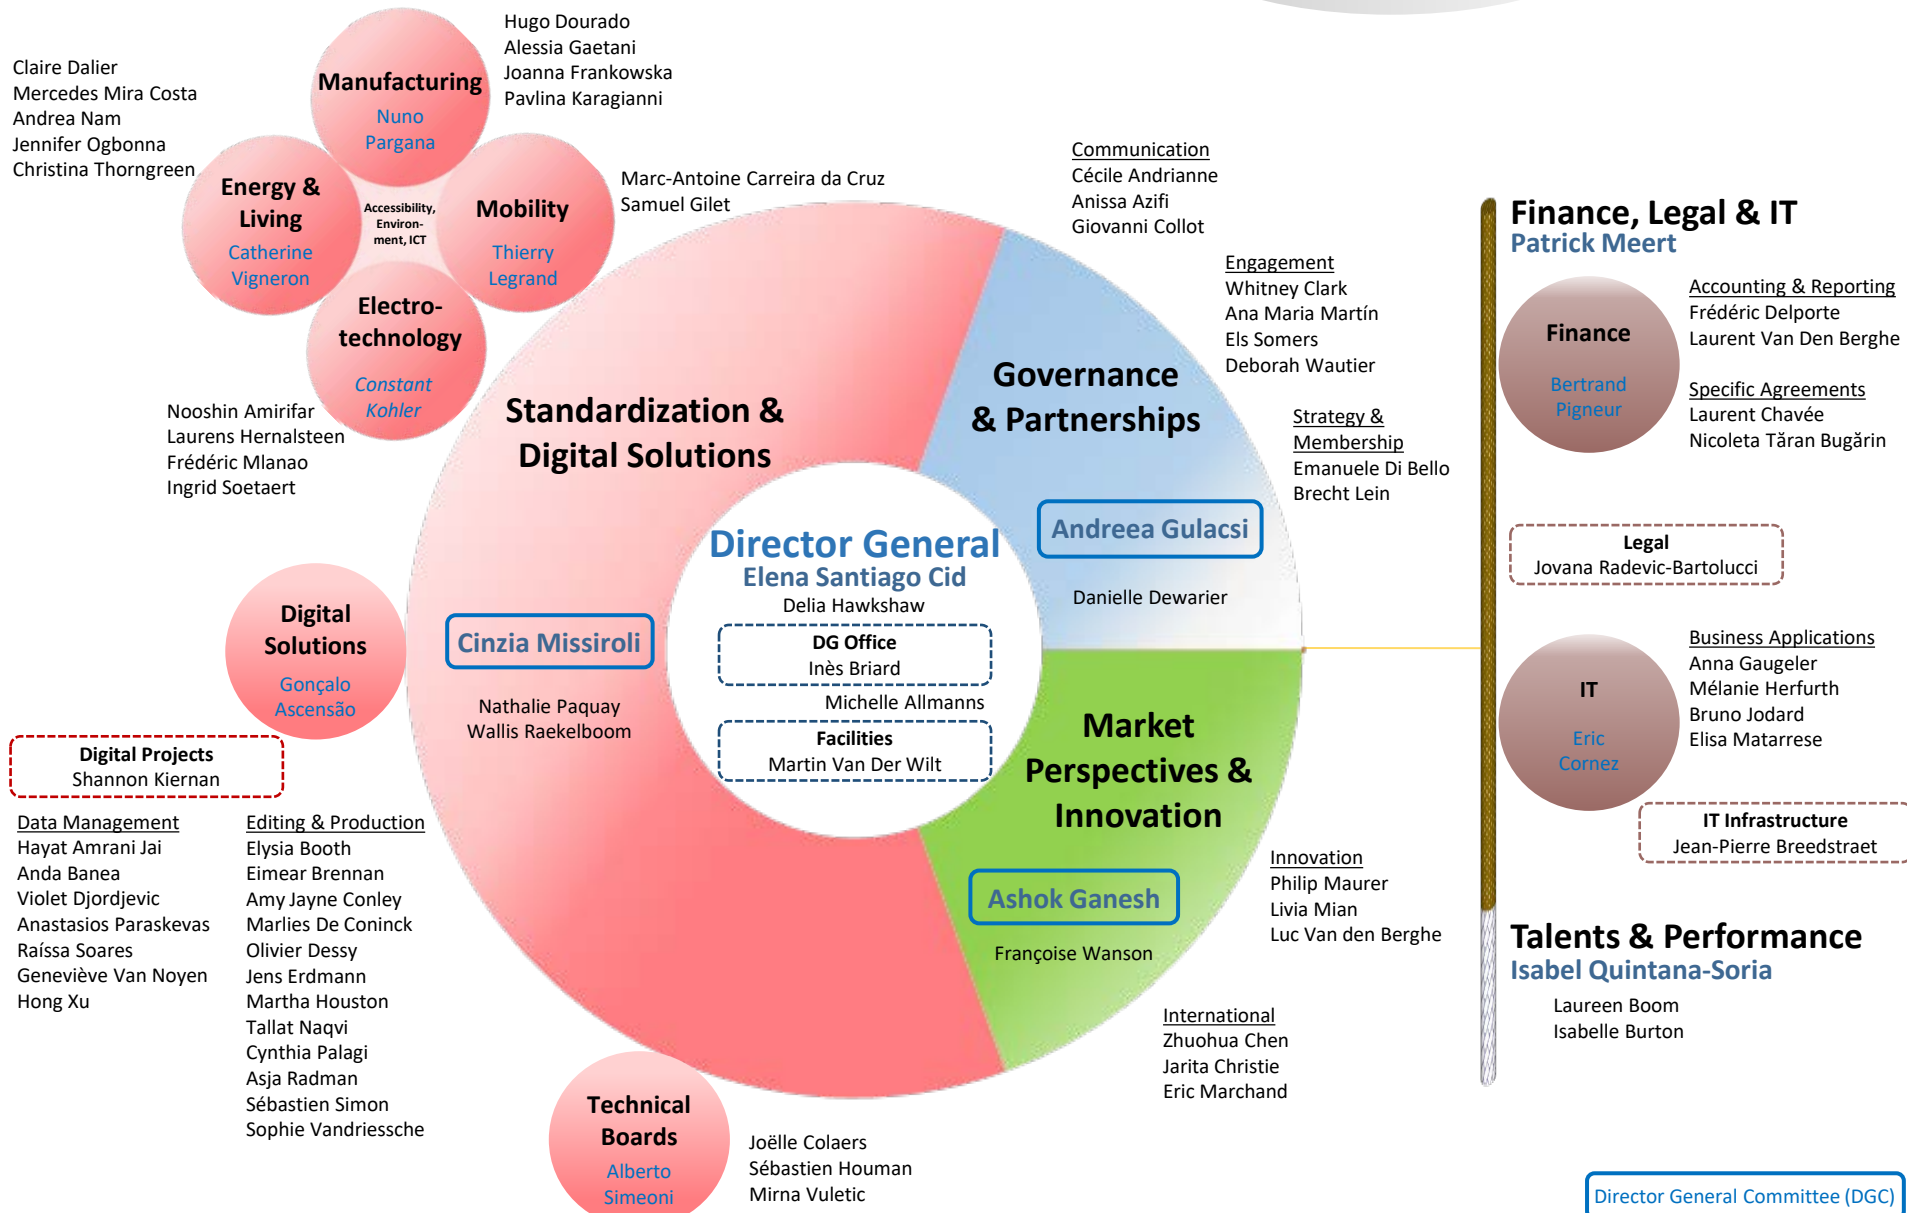

ETSI
EU & EFTA
INDUSTRY
ISO & IEC
MEMBERS

Constant Kohler
Andreea Gulacsi
To be appointed
Catherine Vigneron
Alberto Simeoni

CEN-CENELEC Management Centre - Employees' contact details

In order to call your contact, please dial